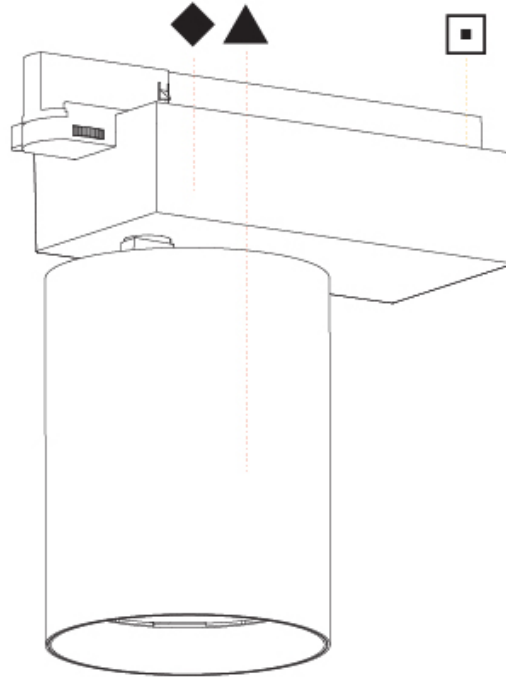

CENTRIQ 125 TRACK

A3T027-

PROJECT _____

TYPE _____

SPECIFIER _____

QUANTITY _____

DATE _____

A